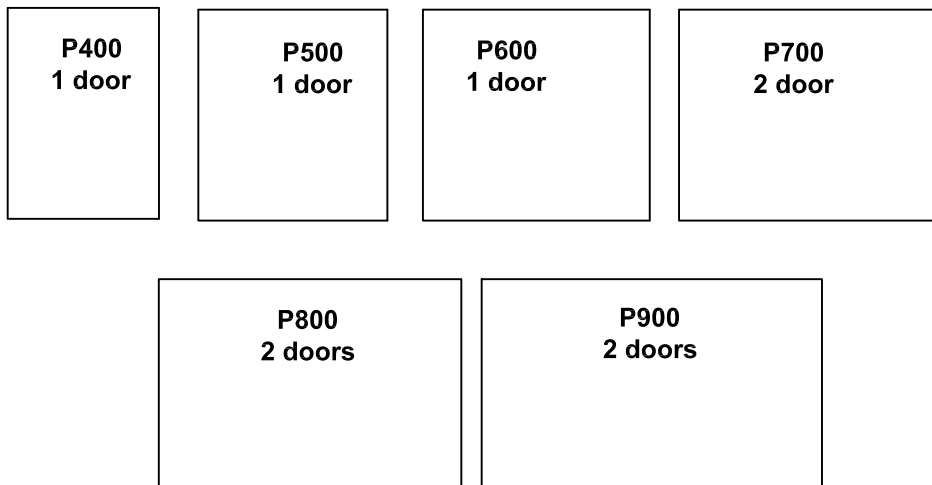

## Pantry and Oven Units

### Pantry units 1950, 2100 & 2250 high

### Pull Out Pantry & Broom Cupboard 1950, 2100 & 2250 high