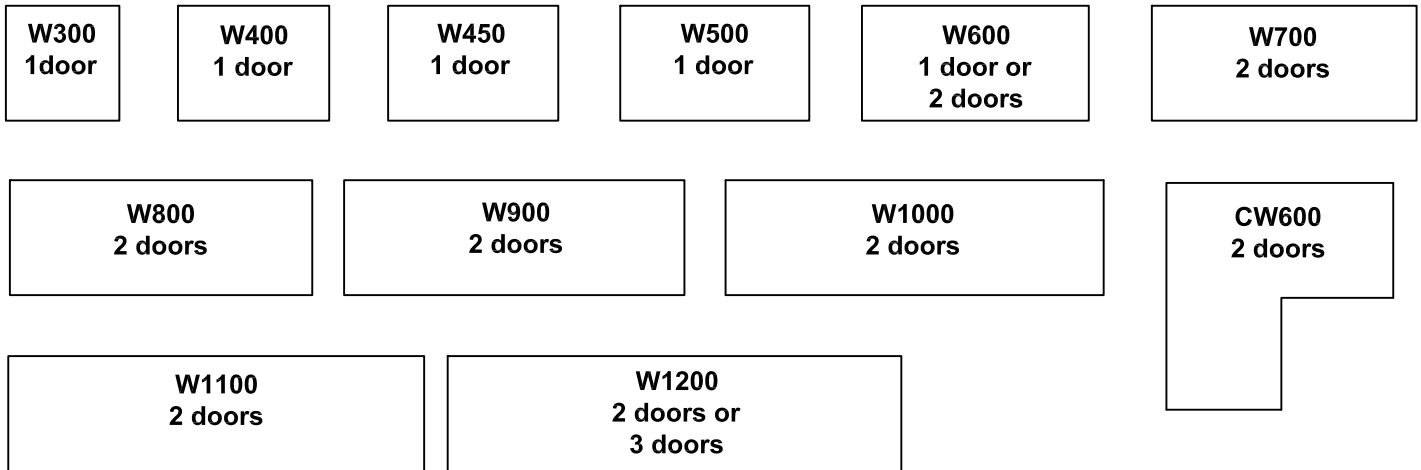

Wall Cabinets and Appliance Units

Wall units 305 deep - 995, 845, 745, 695, 545 & 495 high

Duplicate Wall Units

Appliance Pantry

1145 & 1295 high - 305 or 448 deep

Appliance cupboards

450 & 600 high - depth 448