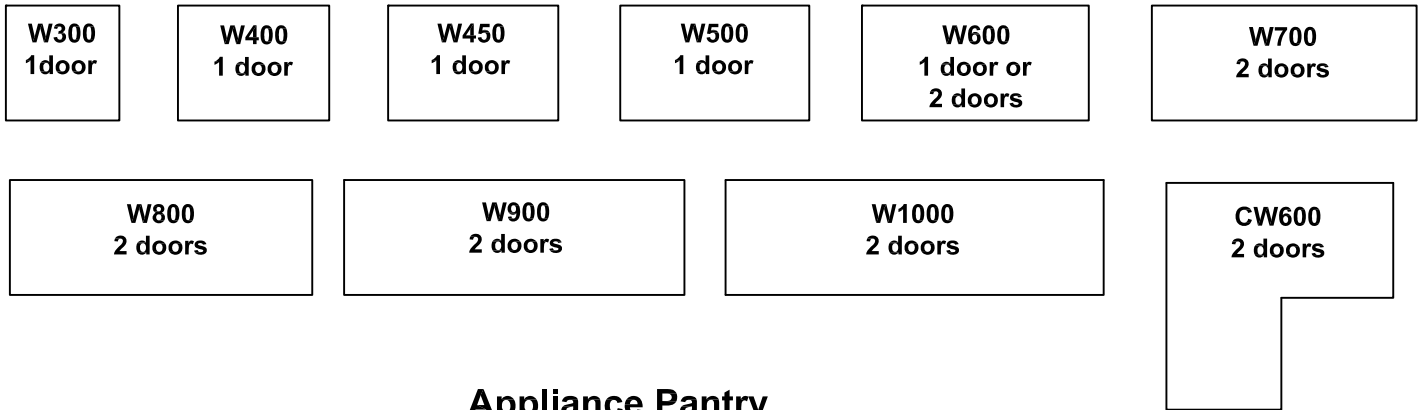

Wall Cabinets and Appliance Units

Wall units 305 deep - 995, 845, 745, 695, 545 & 495 high

Duplicate Wall Units

Appliance Pantry

1145 & 1295 high - 305 or 448 deep

Appliance cupboards

450 & 600 high - depth 448