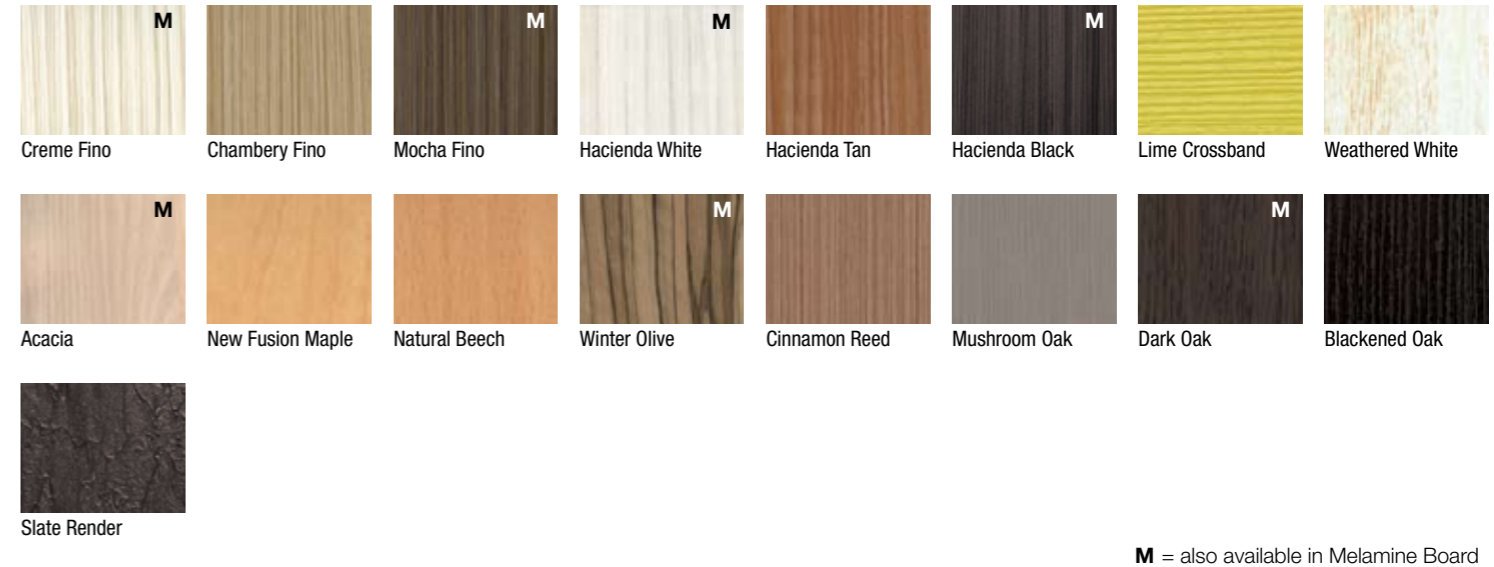

TEXTURE & WOODGRAIN

PRINTED

MATT-SC

GLOSS

MATT

GLOSS PREMIUM

PRINTED SC

Due to limitations in the printing process, colours will vary to actual colour samples which should be requested for true colour matching. See our vinyl swatch sample book.

**Other manufacturers colours may be available on application.*

For the latest up to date colours visit our website www.tesroldoors.com.au