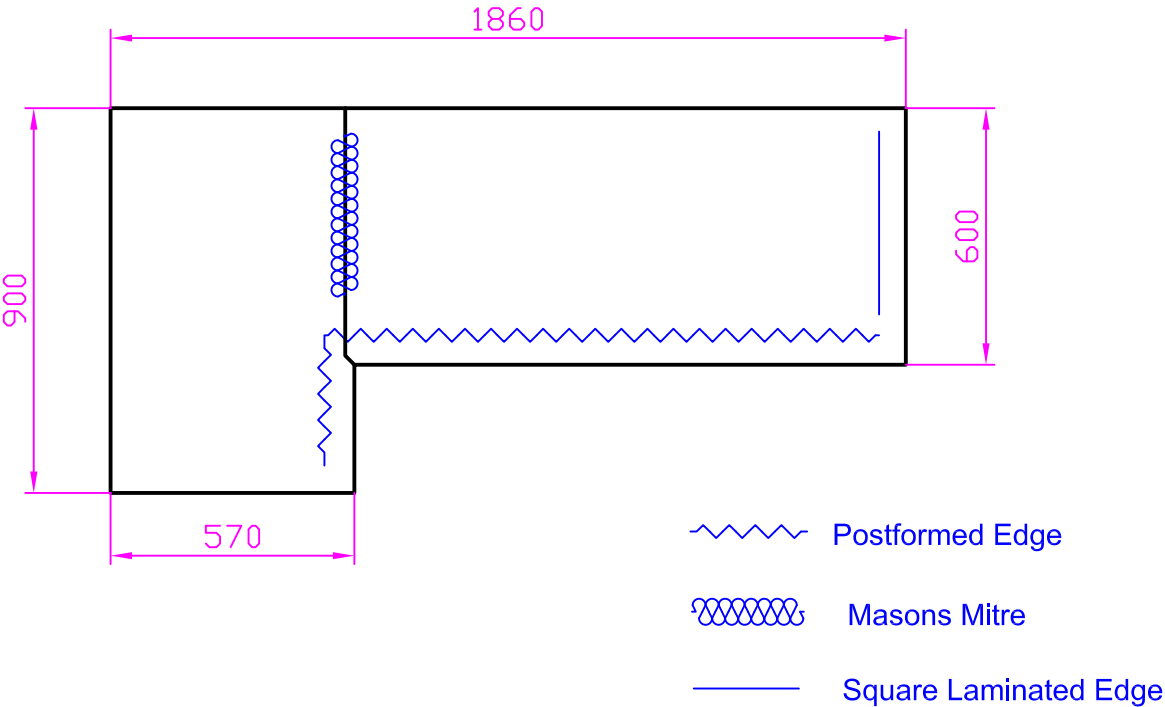

Lifetime Industries - Sample Benchtop Specification

Lifetime Industries
3/56 John Street
Leichhardt NSW 2040
Tel 9518 5901

Edge Profile 180 deg
Colour China Blue
Finish Flint
Brand Laminex

If you would like a quotation, please fax or email your specification to us:
Fax 02 9518 9834
E sales@lifetime.net.au