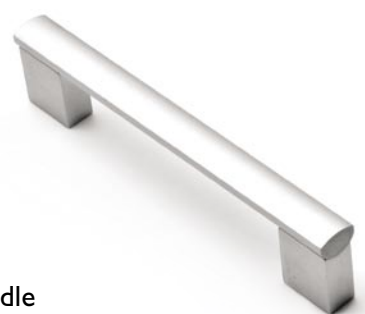

Code	Finish	Size (mm)	Centre (mm)
870143	Aluminium	2400w x 38h	16
870144	Aluminium	2400w x 38h	19

Pull Handle

Code	Finish	Size (mm)	Centre (mm)
869953	Matt Nickel	37w x 19h	16

Pull Handle

Code	Finish	Size (mm)	Centre (mm)
869954	Aluminium	50w x 18h	32
869955	Aluminium	80w x 18h	64
869956	Aluminium	120w x 18h	96
869957	Aluminium	150w x 18h	128

Pull Handle

Code	Finish	Size (mm)	Centre (mm)
869958	Aluminium	111w x 35h	96

Pull Handle

Code	Finish	Size (mm)	Centre (mm)
869959	Satin Chrome	127w x 36h	96

Pull Handle

Code	Finish	Size (mm)	Centre (mm)
869960	Aluminium	50w x 42h	32
869961	Aluminium	70w x 42h	50
869962	Aluminium	90w x 42h	70