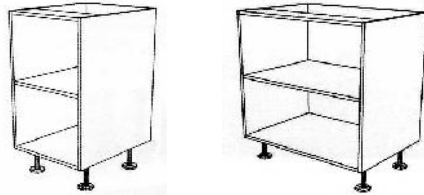

Prices listed here are for cabinets only - doors are not included

Base Units

Item code	Cabinet size (mm)			Price ex GST	Doors/drawers			Includes	Hinges			
	H	D	W		No.	H	W		O/lay	165 deg	Cnr	45 deg
72B200	720	560	200	78.00	1	717	197	1 shelf	2	0	0	0
72B300	720	560	300	86.00	1	717	297	1 shelf	2	0	0	0
72B400	720	560	400	90.00	1	717	397	1 shelf	2	0	0	0
72B450	720	560	450	94.00	1	717	447	1 shelf	2	0	0	0
72B500	720	560	500	102.00	1	717	497	1 shelf	2	0	0	0
72B600	720	560	600	108.00	2	717	298	1 shelf	4	0	0	0
72B700	720	560	700	112.00	2	717	348	1 shelf	4	0	0	0
72B800	720	560	800	116.00	2	717	398	1 shelf	4	0	0	0
72B900	720	560	900	124.00	2	717	448	1 shelf	4	0	0	0
72B1000	720	560	1000	134.00	2	717	498	1 shelf	4	0	0	0
72B1100	720	560	1100	140.00	2	717	548	1 shelf	4	0	0	0
72B1200	720	560	1200	146.00	2	717	598	1 shelf	4	0	0	0

Corner Base Units

Item code	Cabinet size (mm)			Price ex GST	Doors/drawers			Includes	Hinges			
	H	D	W		No.	H	W		O/lay	165 deg	Cnr	45 deg
72CB900	720	560	900/900	216.00	2	717	318	1 shelf	0	2	2	0
72CB900X1200R	720	560	1200/900	243.00	2	717	309	1 shelf	2	2	2	0
					1	717	318					
72CB900X1200L	720	560	1200/900	243.00	2	717	309	1 shelf	2	2	2	0
					1	717	318					